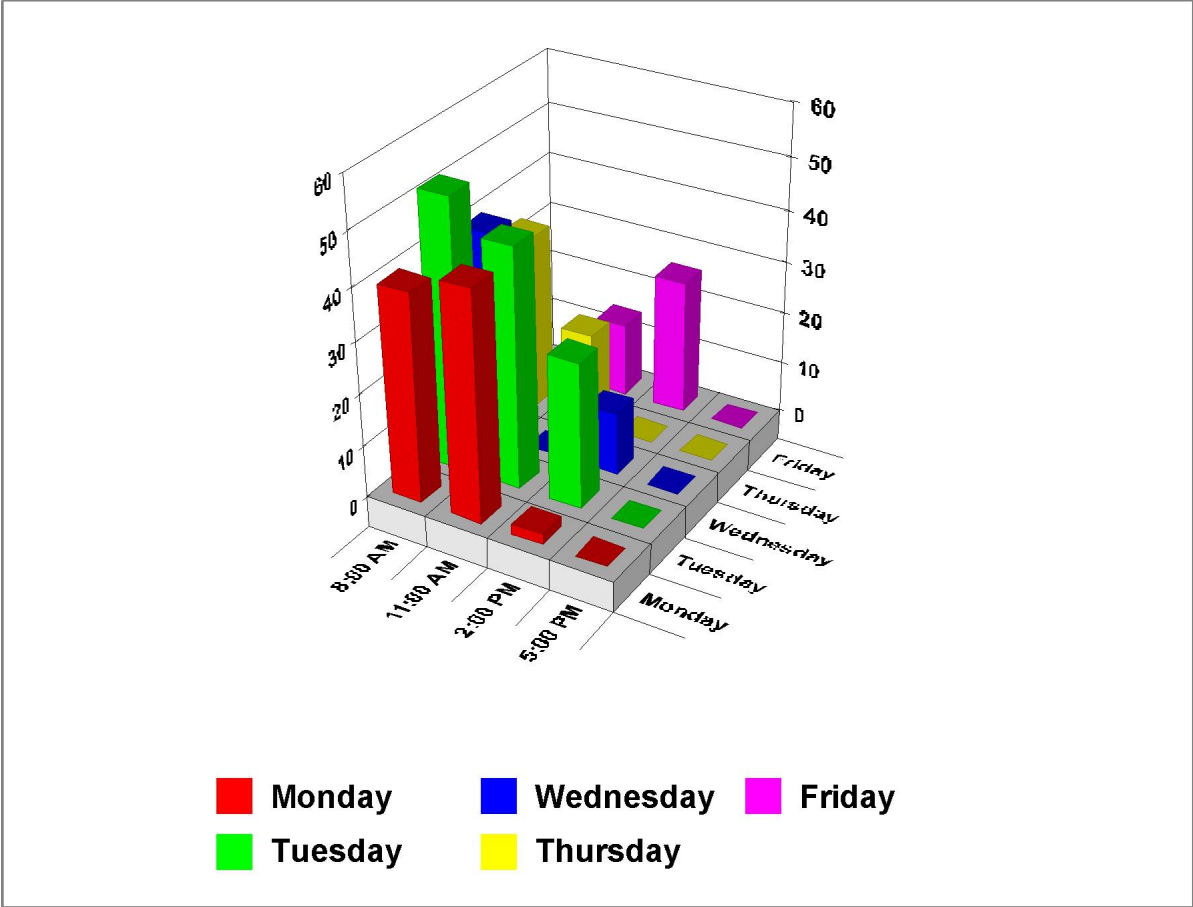

Day Report

From 11/12/00 to 15/12/00

for A.J. Demo Ltd

Half count

Time	Mon	Tue	Wed	Thu	Fri	Sat	Sun	Total
8:00 AM	40	52	40	34	0			166
11:00 AM	44	46	0	18	14			122
2:00 PM	2	28	12	0	26			68
5:00 PM	0	0	0	0	0			0
Totals	86	126	52	52	40			356